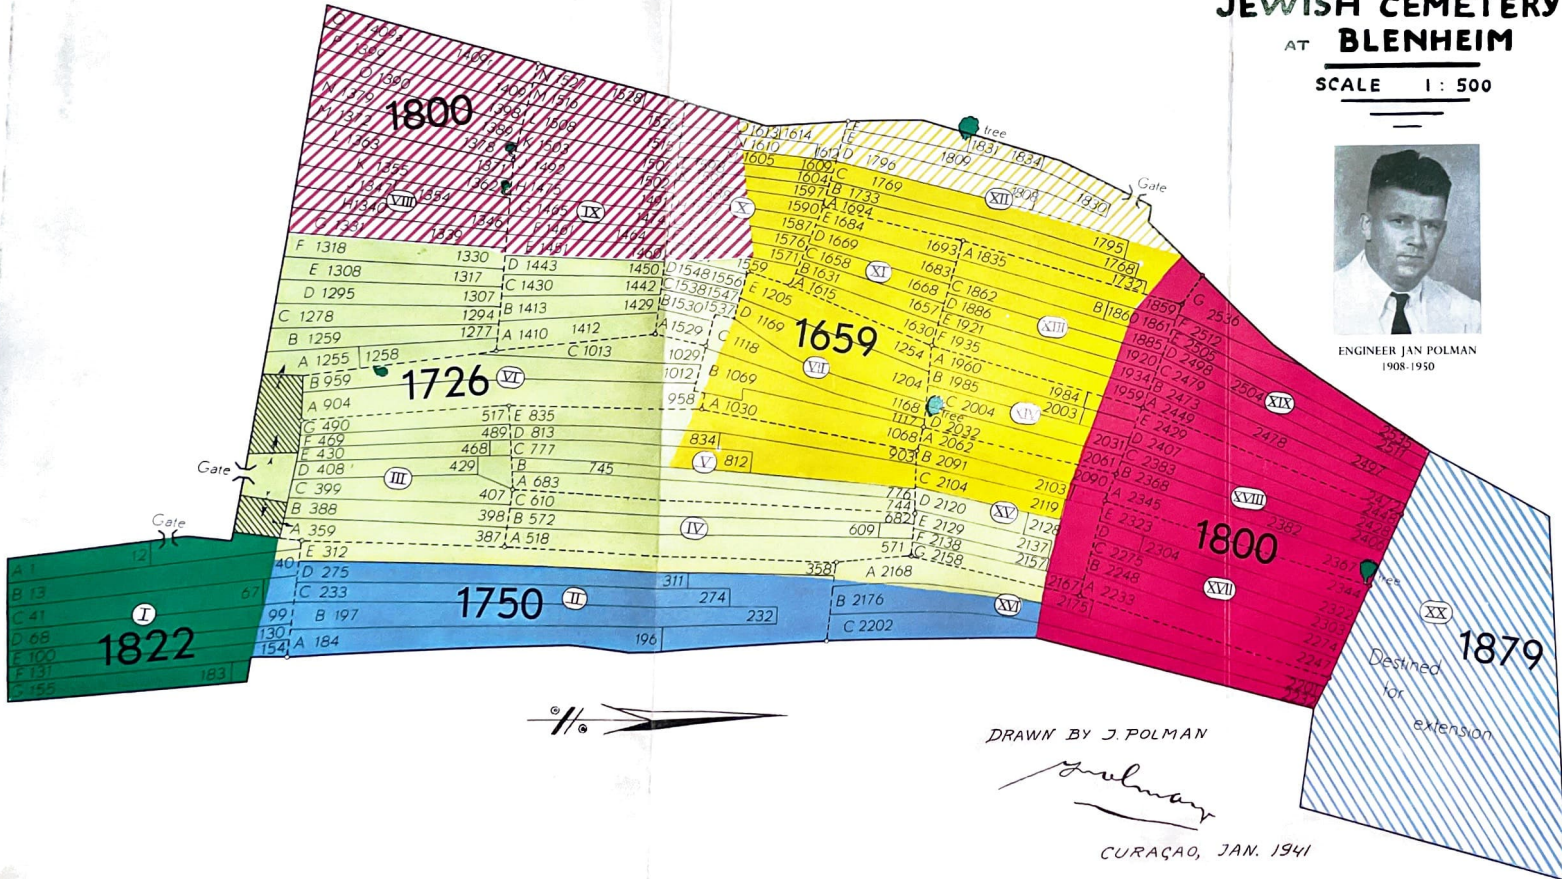

MAP OF THE OLD JEWISH CEMETERY AT **BLenheim**

SCALE 1 : 500

ENGINEER JAN POLMAN
1908-1950

DRAWN BY J. POLMAN

Polman

CURAAO, JAN. 1941

Destined for extension